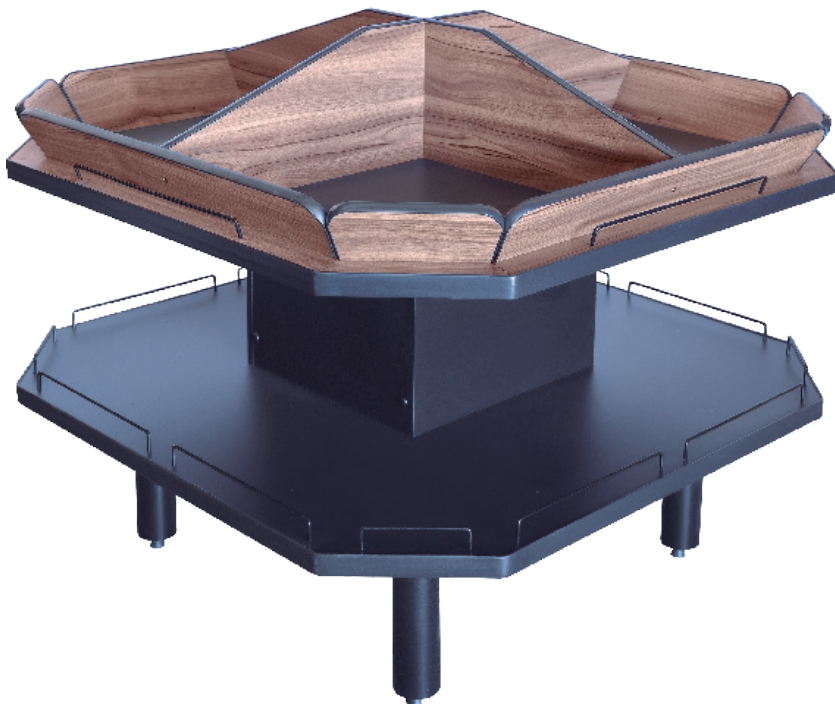

Medidas Totais (C x A x P)

2000x1150x1400mm

> REF. 360763

Medidas Totais (C x A x P)

2500x1150x1400mm

Cores Disponíveis

CENTRAL HORTIFRUTI

> REF. 1581